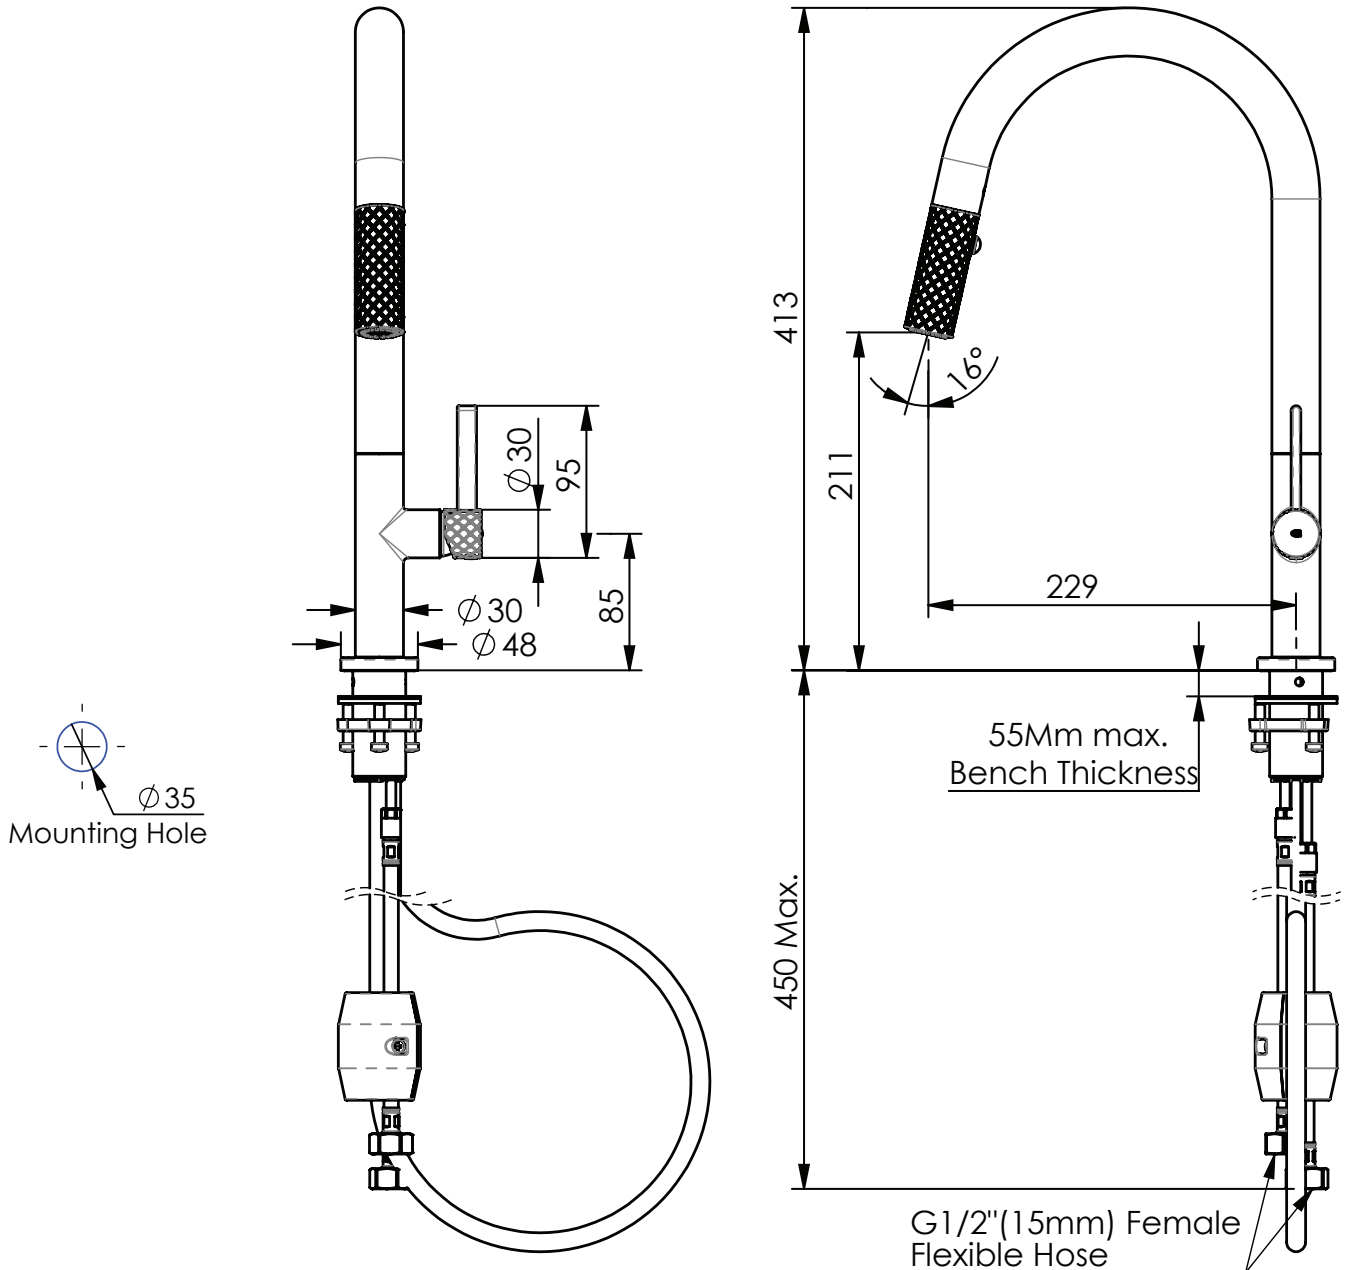

TRANCE

Pull Down Sink Mixer

LF1831254BS | Brushed Stainless

LF1831254BB | Brushed Brass

LF1831254MB | Matte Black

LF1831254GM | Gun Metal

WELS 5 Stars 6.0L/Min
Swivel Spout

AU PHONE - 1800 244 487
EMAIL - aussales@greenstapware.com
WEBSITE - greenstapware.com.au